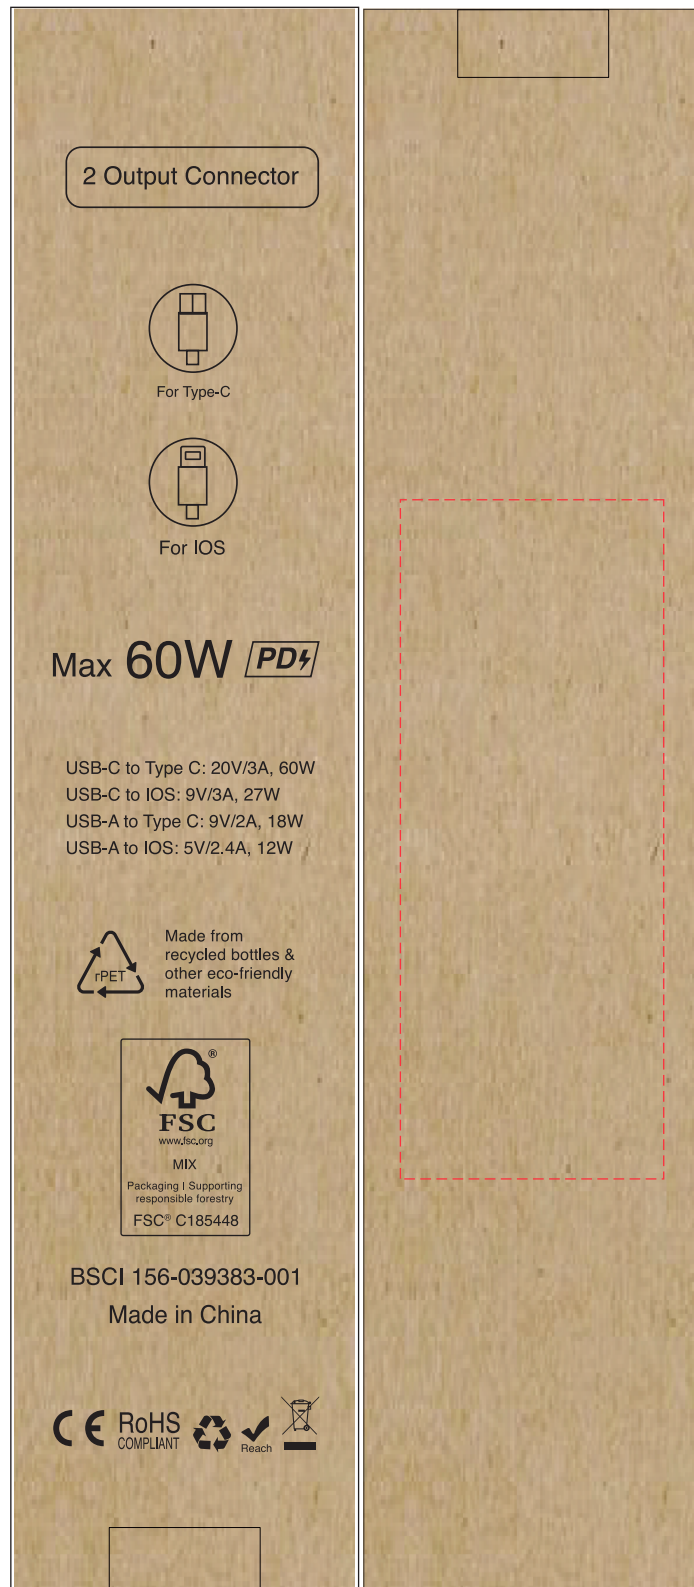

T4070PD-F03

70cm 4in1 Cord wood Charging Cable

Size:70cm

Branding Options:Laser Engrave

Front  
Branding :  
15 x 20 mm (w x h)  
Light Up Engrave

Choice 1

CK027  
Box Dimensions  
210mm x 45mm x 12 mm

Front  
Branding :  
35 x 90 mm (w x h)  
Pad Print (mono)  
or  
Complimentary  
Laser Engrave