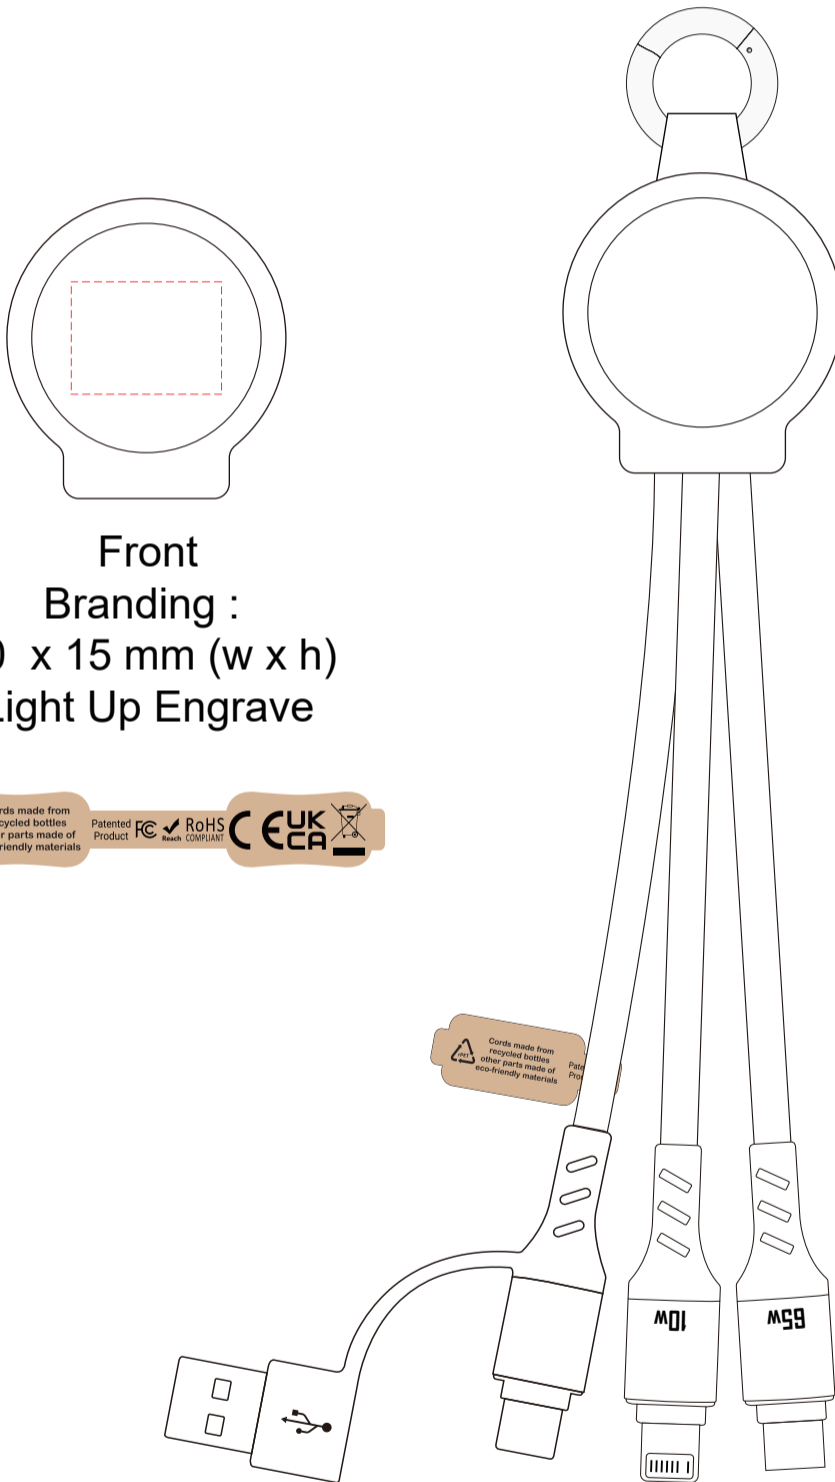

TK7015PD-F03

4-IN-1 Charging Cable with Bamboo Cable

Size:20cm

Branding Options:Laser Engrave

Front
Branding :
20 x 15 mm (w x h)
Light Up Engrave

Choice 1

CK001
Box Dimensions
170mm x 58mm x 12mm

Front
Branding :
35 x 60 mm (w x h)
Pad Print (mono)
or
Complimentary
Laser Engrave

Choice 2