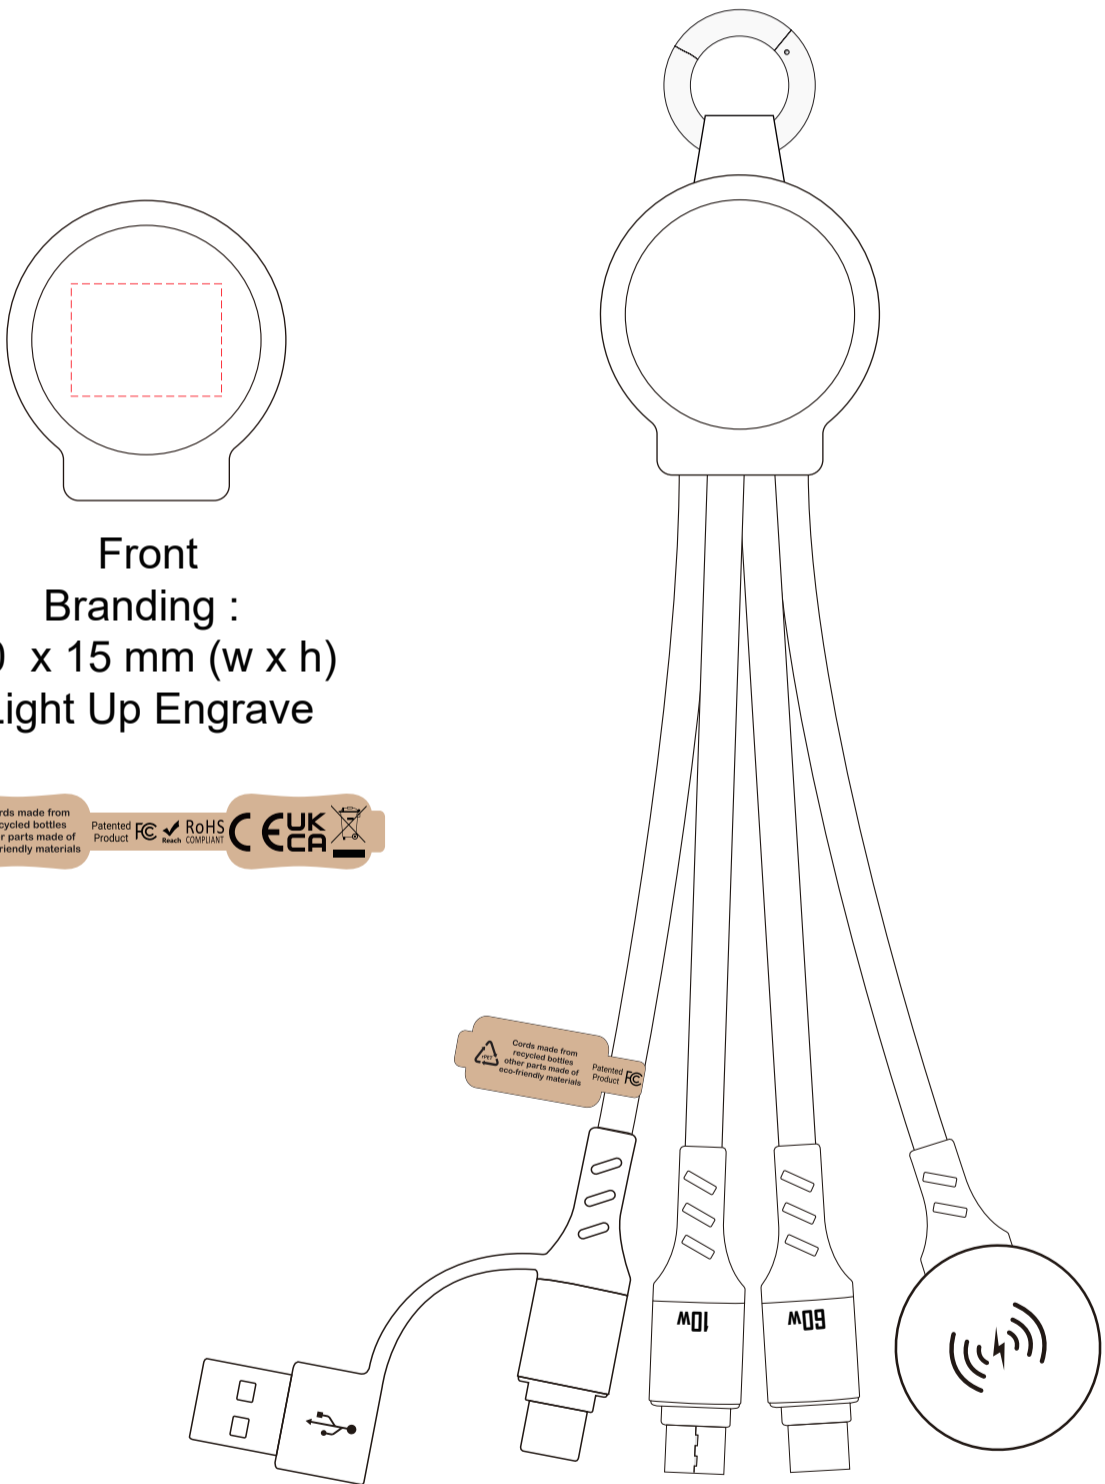

TKW7015PD-F03

# 6-IN-1 Charging Cable with Bamboo Cable

Size:20cm

Branding Options:Laser Engrave

Front  
Branding :  
20 x 15 mm (w x h)  
Light Up Engrave

Choice 1

CK001  
Box Dimensions  
170mm x 58mm x 12mm

Front  
Branding :  
35 x 60 mm (w x h)  
Pad Print (mono)  
or  
Complimentary  
Laser Engrave