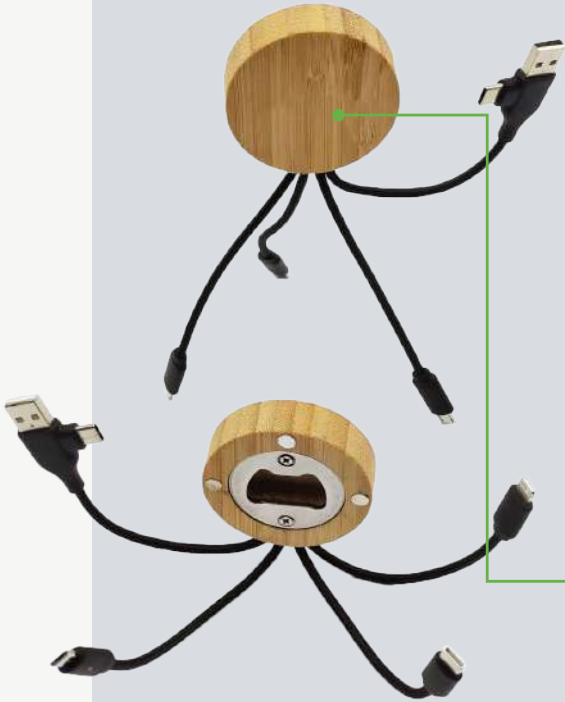

# 6-in-1 Charging Cable With Bamboo Bottle Opener Magnetic Stickers Refrigerator

SK4016B-F10

19 cm

Total Sustainability Content

18%

Support DIY Drawing

Line Drawing

Original Design