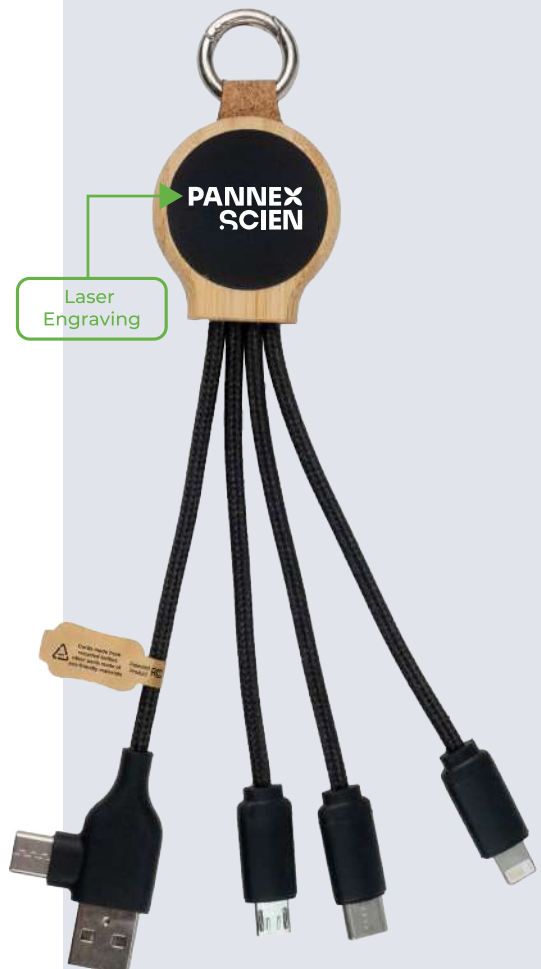

## 65W PD Fast Charging Bamboo Cable

TI125BPD-F03

120 cm

Total Sustainability Content

90%

Laser Engraving

## 18W Bamboo Keychain Charging Cable

SK1015B-F10

15 cm

Total Sustainability Content

88%

Laser Engraving

Free logo engraving | Minimum order: 100 units

3P1-02