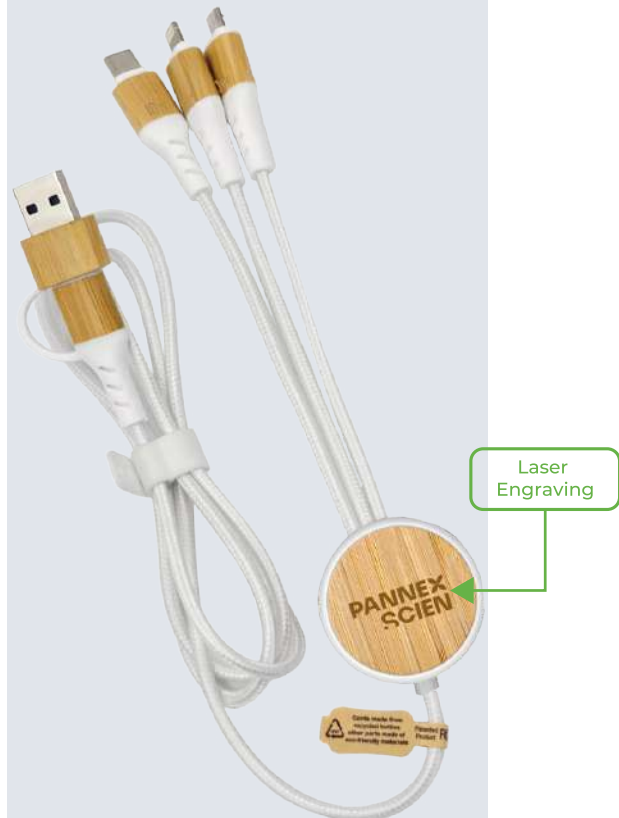

## 18W Bamboo Keychain Charging Cable

SK1015B-F10

15 cm

Total Sustainability Content

88%

Laser Engraving

Free logo engraving | Minimum order: 100 units

3P1-02

## 1.2m 6-in-1 Aluminum Casing Charging Cable 5.7mm Wire Diameter

S6123B-F03

120 cm

Total Sustainability Content

94%

Wire diameter: 5.7 mm

Laser Engraving

## 120cm 65W Round-shell 6-in-1 Charging Cable (Bamboo Style)

S7122BZ-F03

120 cm

Total Sustainability Content

88%

Laser Engraving

Free logo engraving | Minimum order: 100 units

3P1-03

# 6-in-1 Charging Cable With Bamboo Bottle Opener Magnetic Stickers Refrigerator

SK4016B-F10

19 cm

Total Sustainability Content

18%

Support DIY Drawing

Line Drawing

Original Design