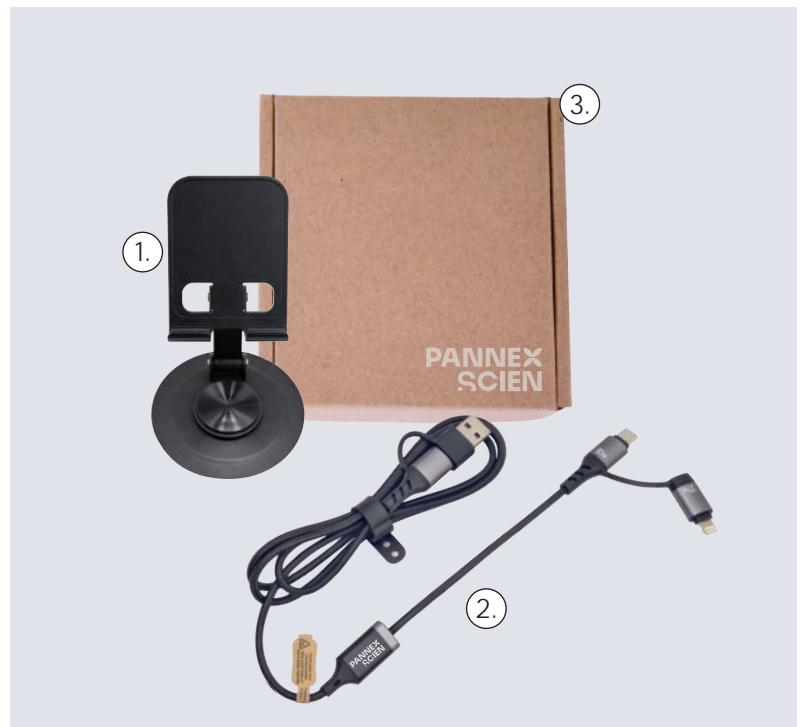

Collapsible Stand and Alluminium Cable Set

AB003-S1

- ① Collapsible Stand CH003
- ② 65W PD Fast Charging Alluminium Cable T7128PD-F03
- ③ FSC Cardboard Box Size: 11 x 11 x 4 cm AB003