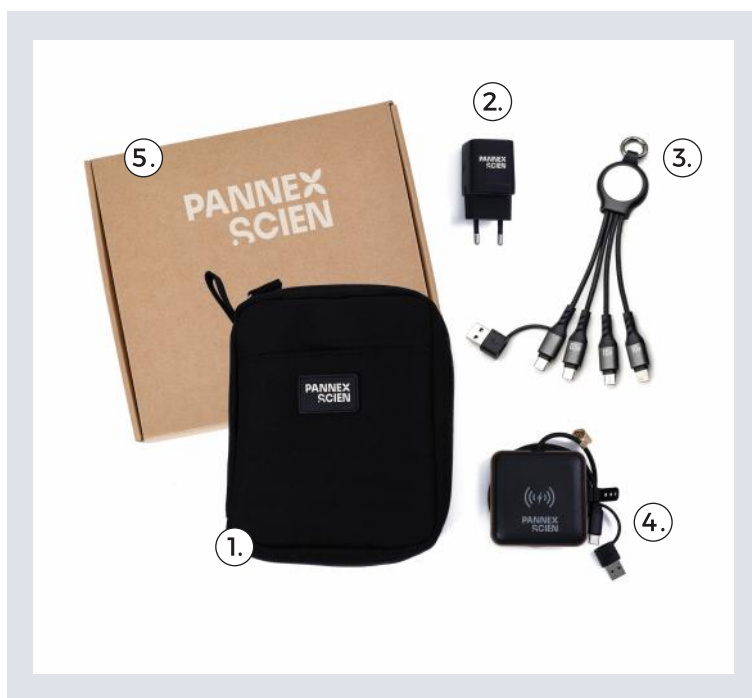

Travel Bag Set

C007rPETI-A-S4

- ① Sling Bag
  C007
- ② 20W Adapter with USB A and Type-C dual port
  20W (AD-QC01 EU)
- ③ 16cm 5W 4-in-1 Watch
  Wireless Charging Cable
  SKW7017PD
- ④ Square wireless charger
  Size: 125 cm
  CC004
- ⑤ FSC Cardboard Box
  Size: 21 x 17 x 4 cm
  AB012