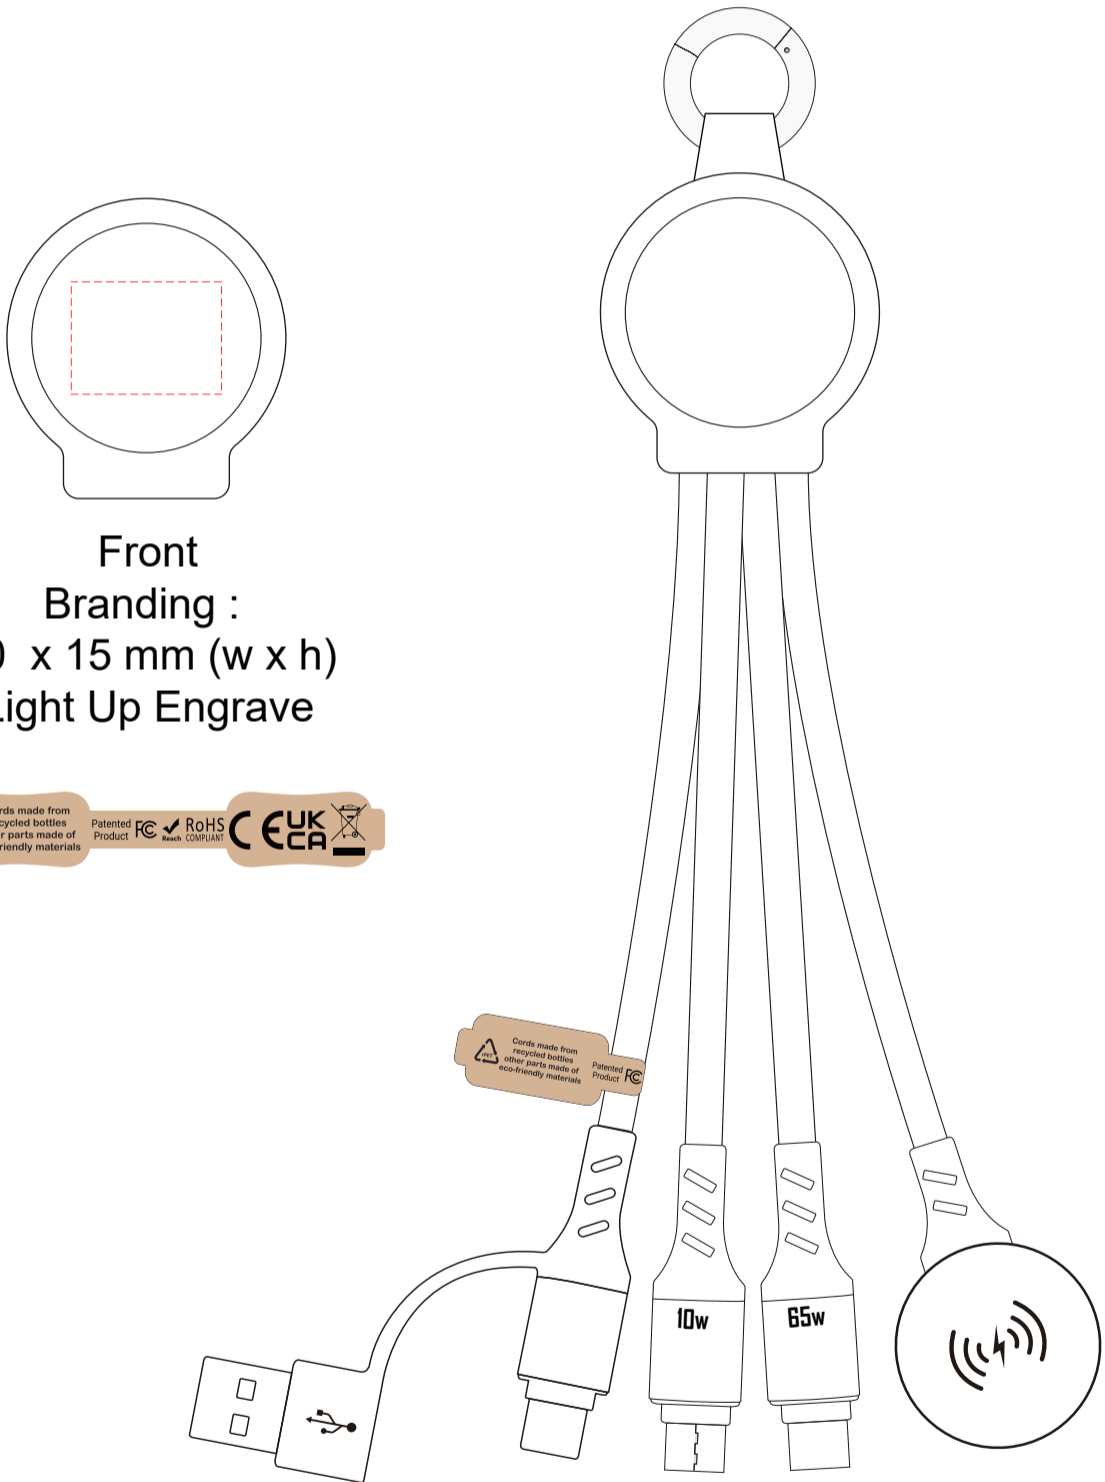

TKW7015PD-F03

# 6-IN-1 Charging Cable with Bamboo Cable

Size:20cm

Branding Options:Laser Engrave

Front  
Branding :  
20 x 15 mm (w x h)  
Light Up Engrave

Choice 1

CK001  
Box Dimensions  
170mm x 58mm x 12mm

Front  
Branding :  
35 x 60 mm (w x h)  
Pad Print (mono)  
or  
Complimentary  
Laser Engrave