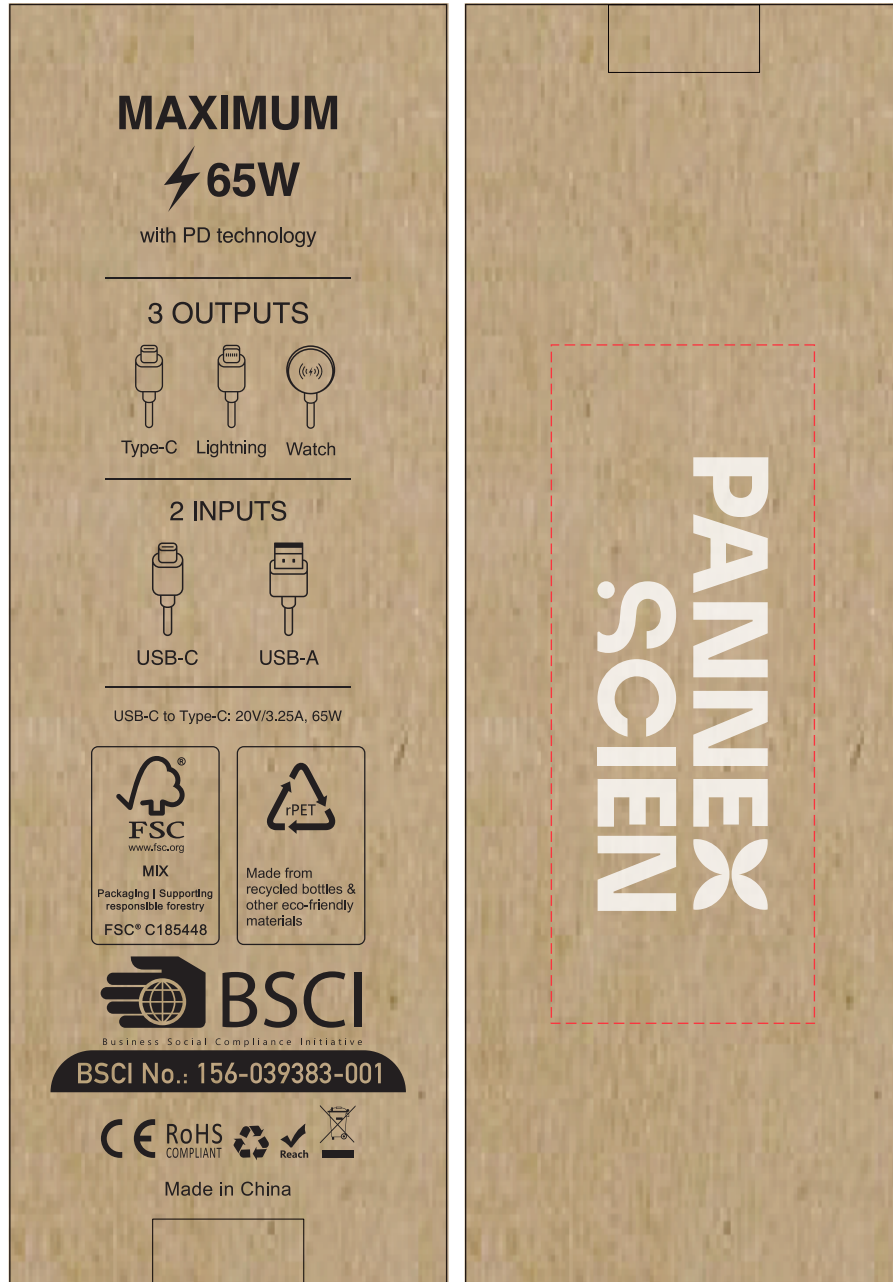

# 6-IN-1 Charging Cable with Bamboo Cable

Size:20cm

Branding Options:Laser Engrave

Front  
Branding :  
20 x 15 mm (w x h)  
Light Up Engrave

Choice 1

CK001  
Box Dimensions  
170mm x 58mm x 12mm

Front  
Branding :  
35 x 60 mm (w x h)  
Pad Print (mono)  
or  
Complimentary  
Laser Engrave